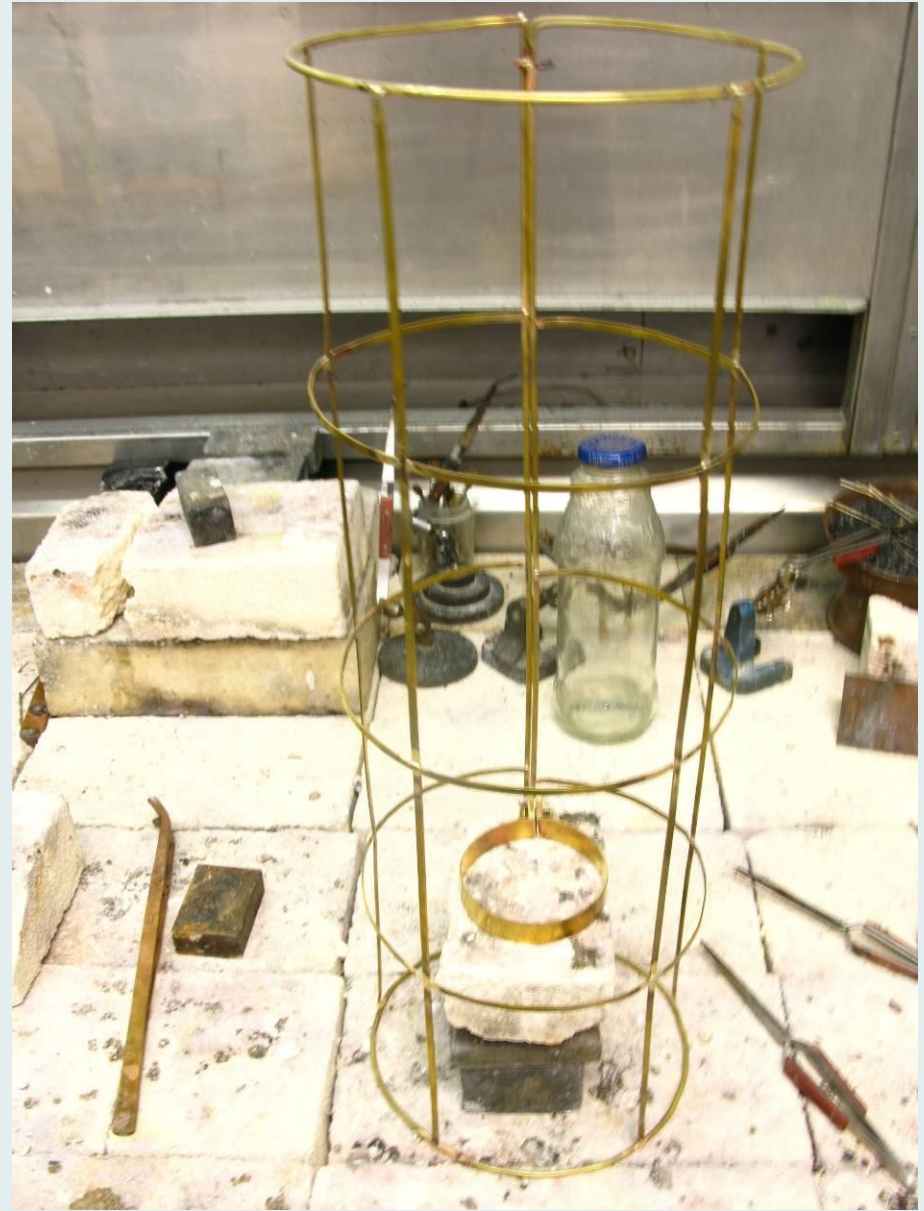

Best....mount....ever.

14'-7"

15'-6"

13'-6"x5'w.  
hinged front glass

9'-10"

13'-6"

W-39. Baining Bark Figure 13'-6"h.x5'x9'10" Wallcase

← 15 feet →

W-39. Baining Bark Figure 13'-6" h.x5'x9'10" Wallcase

shoulders

hips

wood

brass tube

THESE RIGS ARE FOR  
AAAA CONSERVATION  
USE ONLY.  
PLEASE DO NOT  
REMOVE!!!!  
QUESTIONS? CALL EXT. 3496 THANKS.