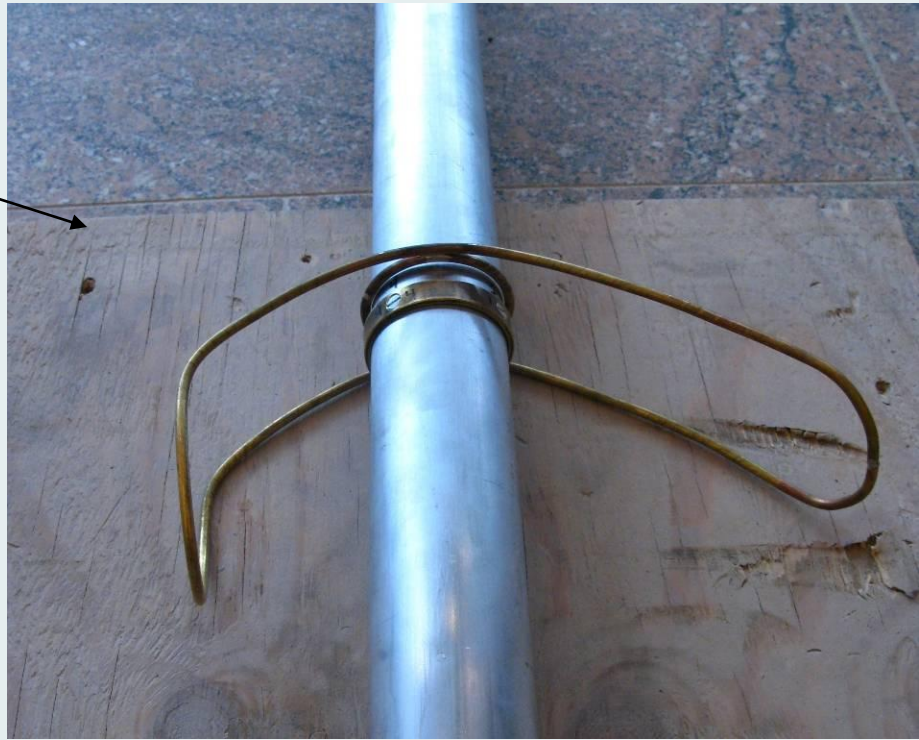

Best....mount....ever.

14'-7"

15'-6"

13'-6"x5'w.  
hinged front glass

9'-10"

13'-6"

W-39. Baining Bark Figure 13'-6"h.x5'x9'10" Wallcase

← 15 feet →

W-39. Baining Bark Figure 13'-6" h.x5'x9'10" Wallcase

shoulders

hips

wood

brass tube

THESE RIGS ARE FOR  
AAAA CONSERVATION  
USE ONLY.  
PLEASE DO NOT  
REMOVE!!!!  
QUESTIONS? CALL EXT. 3496 THANKS.