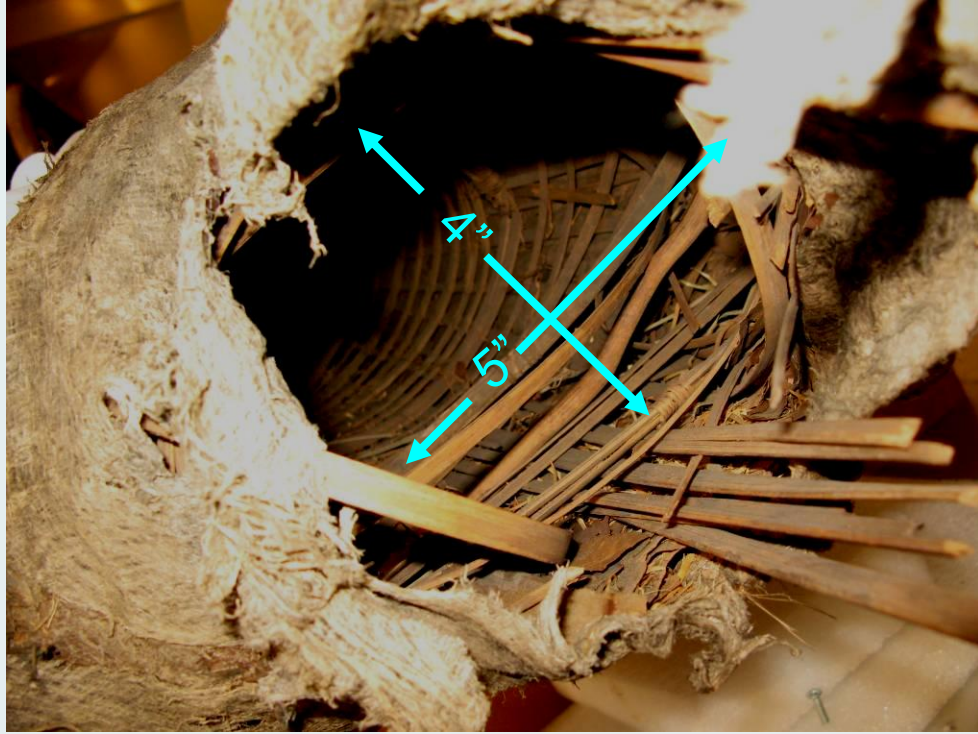

Best....mount....ever.

14'-7"

15'-6"

13'-6"x5'w.  
hinged front glass

9'-10"

13'-6"

W-39. Baining Bark Figure 13'-6"h.x5'x9'10" Wallcase

← 15 feet →

W-39. Baining Bark Figure 13'-6" h.x5'x9'10" Wallcase

shoulders

hips

wood

brass tube

THESE RIGS ARE FOR  
AAAA CONSERVATION  
USE ONLY.  
PLEASE DO NOT  
REMOVE!!!!  
QUESTIONS? CALL EXT. 3496 THANKS.