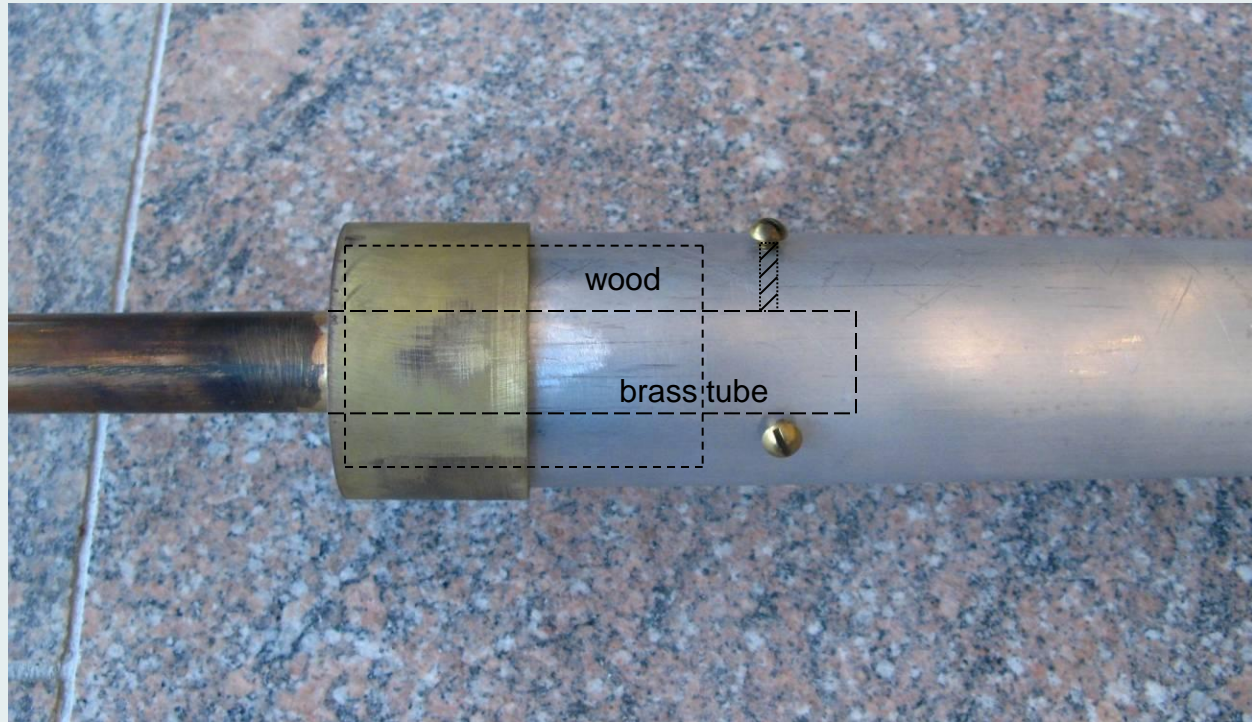

Best....mount....ever.

14'-7"

15'-6"

13'-6"x5'w.  
hinged front glass

9'-10"

13'-6"

W-39. Baining Bark Figure 13'-6"h.x5'x9'10" Wallcase

← 15 feet →

W-39. Baining Bark Figure 13'-6" h.x5'x9'10" Wallcase

shoulders

hips

wood

brass tube

THESE RIGS ARE FOR  
AAAA CONSERVATION  
USE ONLY.  
PLEASE DO NOT  
REMOVE!!!!  
QUESTIONS? CALL EXT. 3496 THANKS.