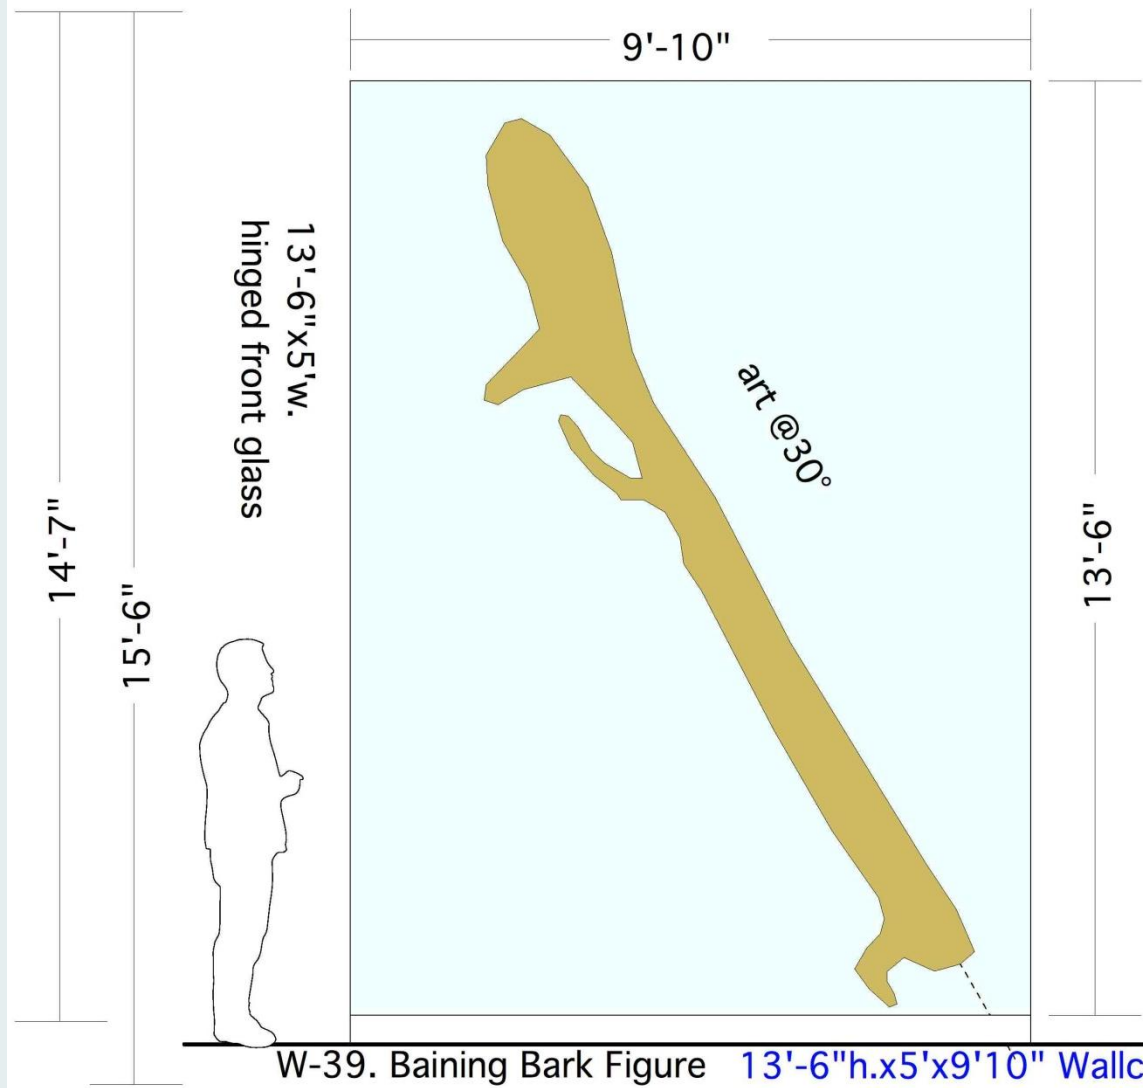

Best....mount....ever.

14'-7"

15'-6"

13'-6"x5'w.  
hinged front glass

9'-10"

13'-6"

W-39. Baining Bark Figure 13'-6"h.x5'x9'10" Wallcase

← 15 feet →

W-39. Baining Bark Figure 13'-6" h.x5'x9'10" Wallcase

shoulders

hips

wood

brass tube

THESE RIGS ARE FOR  
AAAA CONSERVATION  
USE ONLY.  
PLEASE DO NOT  
REMOVE!!!!  
QUESTIONS? CALL EXT. 3496 THANKS.