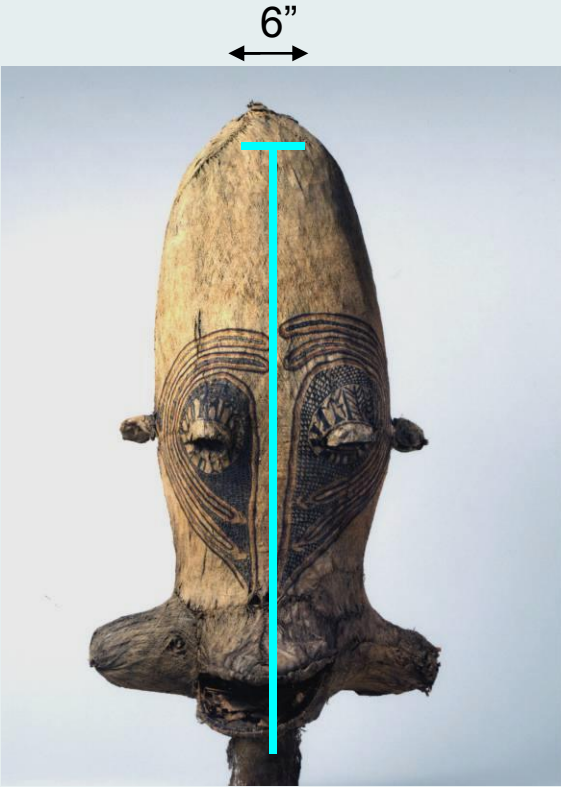

Best....mount....ever.

14'-7"

15'-6"

13'-6"x5'w.  
hinged front glass

9'-10"

13'-6"

W-39. Baining Bark Figure 13'-6"h.x5'x9'10" Wallcase

← 15 feet →

W-39. Baining Bark Figure 13'-6" h.x5'x9'10" Wallcase

shoulders

hips

wood

brass tube

THESE RIGS ARE FOR  
AAAA CONSERVATION  
USE ONLY.  
PLEASE DO NOT  
REMOVE!!!!  
QUESTIONS? CALL EXT. 3496 THANKS.