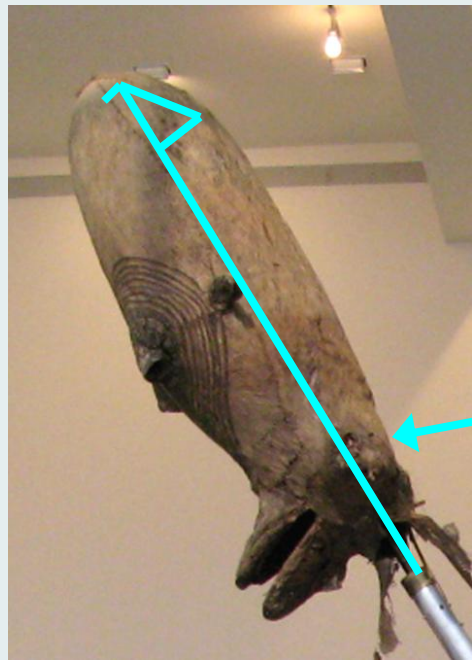

Best....mount....ever.

14'-7"

15'-6"

13'-6"x5'w.  
hinged front glass

9'-10"

13'-6"

W-39. Baining Bark Figure 13'-6"h.x5'x9'10" Wallcase

← 15 feet →

W-39. Baining Bark Figure 13'-6" h.x5'x9'10" Wallcase

shoulders

hips

wood

brass tube

THESE RIGS ARE FOR  
AAAA CONSERVATION  
USE ONLY.  
PLEASE DO NOT  
REMOVE!!!!  
QUESTIONS? CALL EXT. 3496 THANKS.