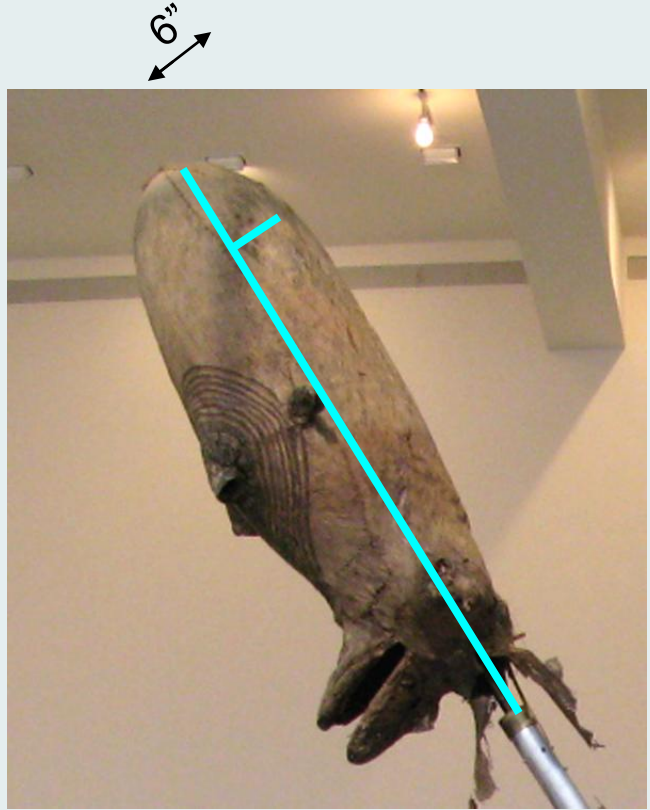

Best....mount....ever.

14'-7"

15'-6"

13'-6"x5'w.  
hinged front glass

9'-10"

13'-6"

W-39. Baining Bark Figure 13'-6"h.x5'x9'10" Wallcase

← 15 feet →

W-39. Baining Bark Figure 13'-6" h.x5'x9'10" Wallcase

shoulders

hips

wood

brass tube

THESE RIGS ARE FOR  
AAAA CONSERVATION  
USE ONLY.  
PLEASE DO NOT  
REMOVE!!!!  
QUESTIONS? CALL EXT. 3496 THANKS.