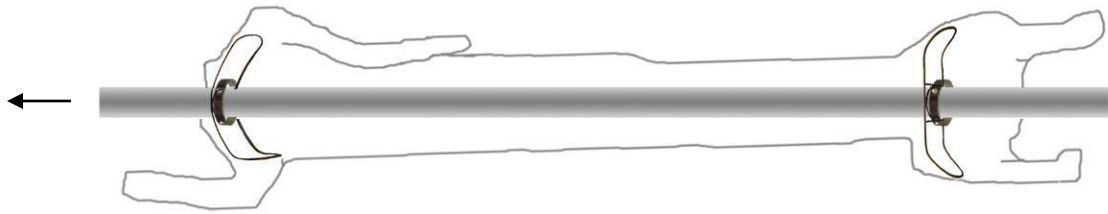

Best....mount....ever.

14'-7"

15'-6"

13'-6"x5'w.  
hinged front glass

9'-10"

13'-6"

W-39. Baining Bark Figure 13'-6"h.x5'x9'10" Wallcase

← 15 feet →

W-39. Baining Bark Figure 13'-6" h.x5'x9'10" Wallcase

shoulders

hips

wood

brass tube

THESE RIGS ARE FOR  
AAAA CONSERVATION  
USE ONLY.  
PLEASE DO NOT  
REMOVE!!!!  
QUESTIONS? CALL EXT. 3496 THANKS.