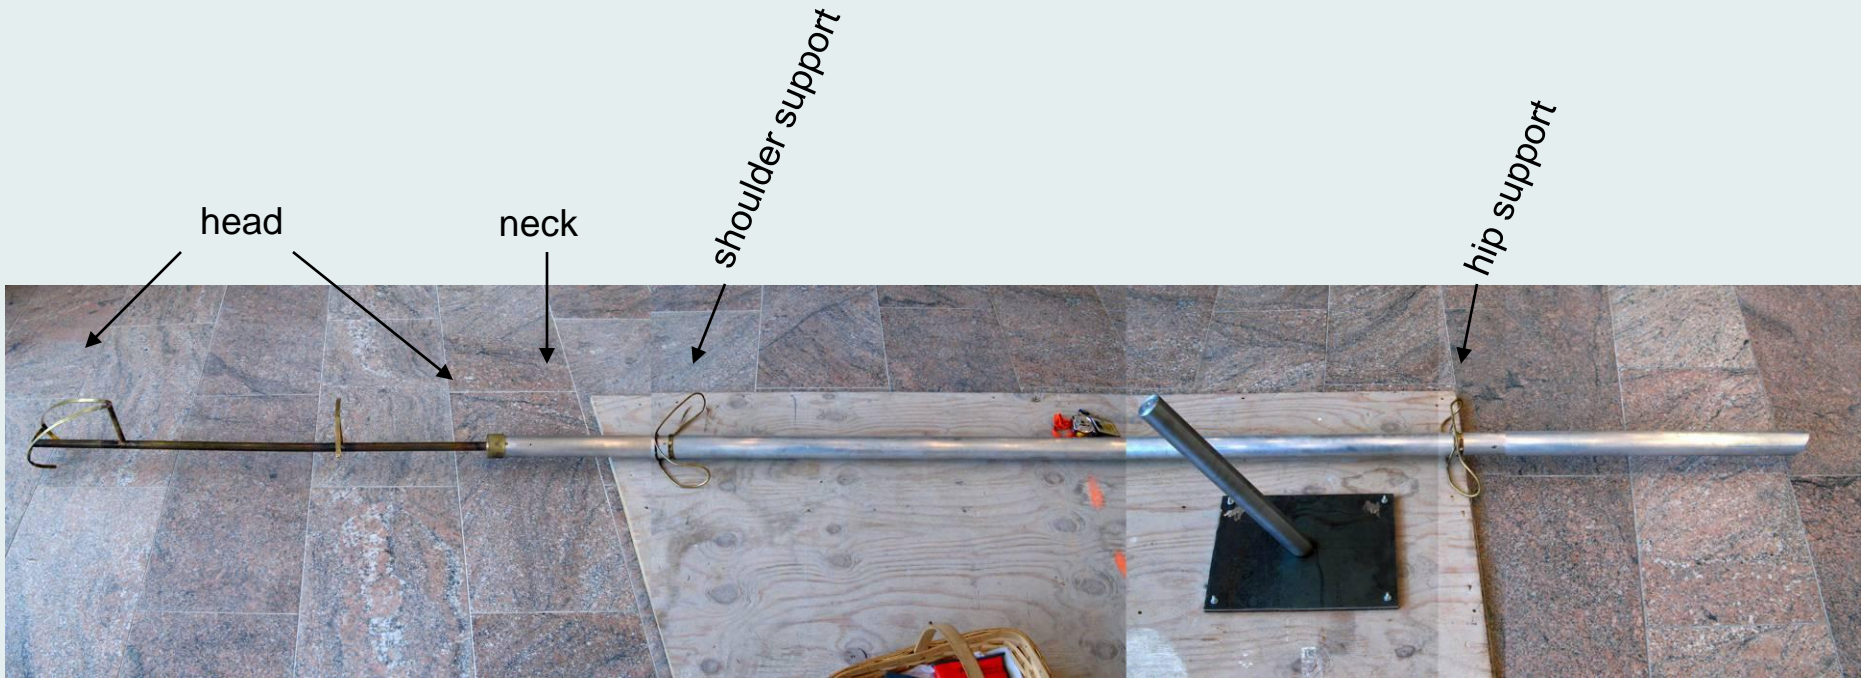

Best....mount....ever.

14'-7"

15'-6"

13'-6"x5'w.  
hinged front glass

9'-10"

13'-6"

W-39. Baining Bark Figure 13'-6"h.x5'x9'10" Wallcase

← 15 feet →

W-39. Baining Bark Figure 13'-6" h.x5'x9'10" Wallcase

shoulders

hips

wood

brass tube

THESE RIGS ARE FOR  
AAAA CONSERVATION  
USE ONLY.  
PLEASE DO NOT  
REMOVE!!!!  
QUESTIONS? CALL EXT. 3496 THANKS.