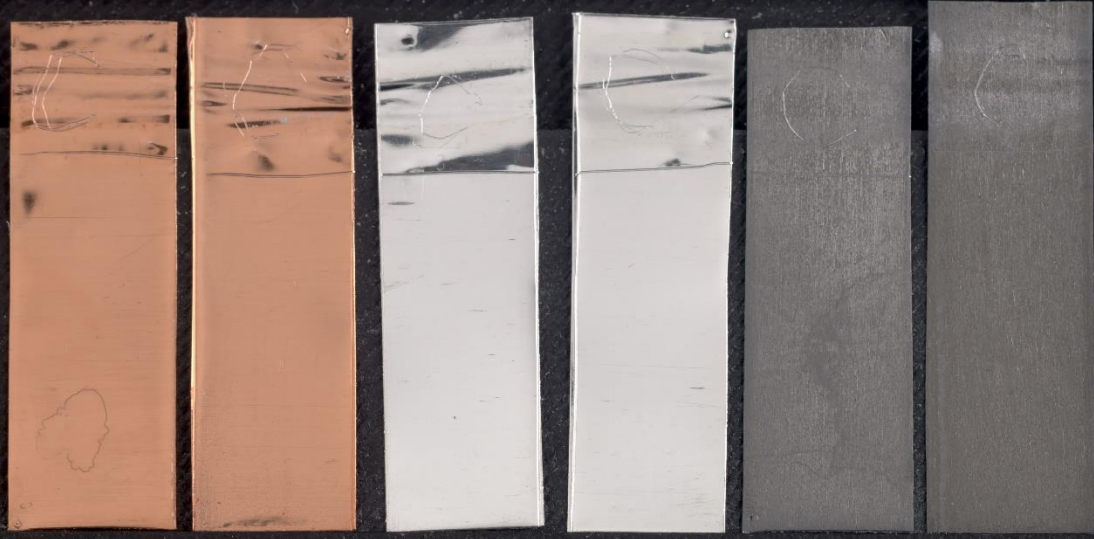

2966 CONTROL for 2959 to 2965

Side Angle

2966 CONTROL for 2959 to 2965

Glancing Angle