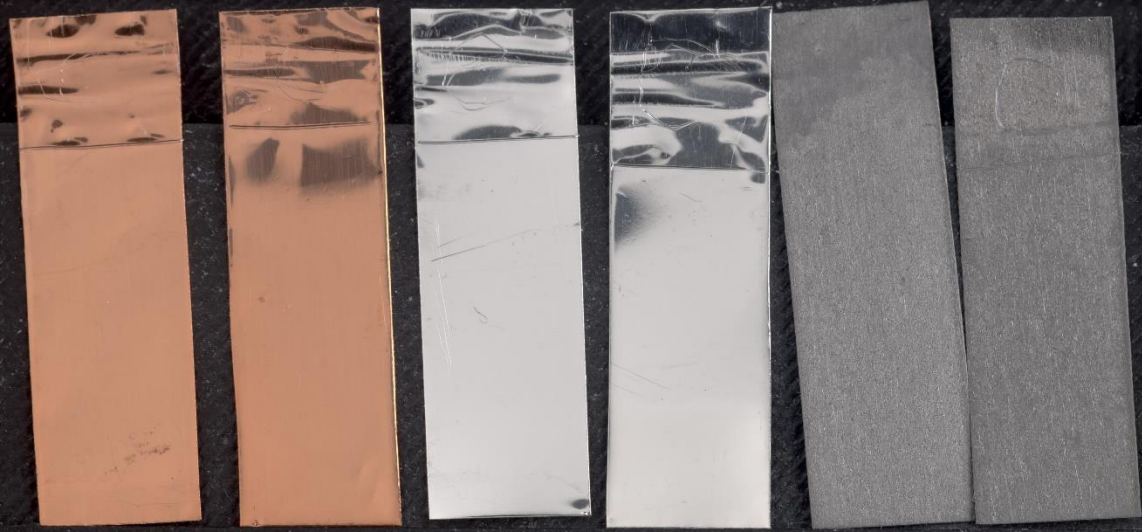

86 CONTROL for 3180-3185

Side Angle

86 CONTROL for 3180-3185

Glancing Angle